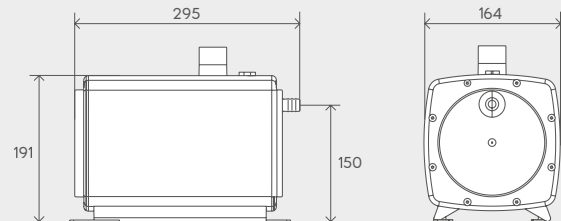

Why choose this product?

- Complete solution pump + drain + tray to install a shower without heavy work
- Tray sits directly on the floor
- Low shower tray height: 55mm
- Easy maintenance
- Easy installation

Vertical/horizontal performance

TRAY4EXT80X80

800 x 800 (height 55 mm) weight 25kg

TRAY4EXT90X90

900 x 900 (height 55 mm) weight 26kg

TRAY4EXT100X80

1000 x 800 (height 55 mm) weight 25kg (Left hand pump)

TRAY4EXT120X80

1200 x 800 (height 55 mm) weight 27kg (Left hand pump)

TRAY4EXT100X80PAD

1000 x 800 (height 55 mm) weight 25kg (Right hand pump)

TRAY4EXT120X80PAD

1200 x 800 (height 55 mm) weight 27kg (Right hand pump)

Discharge Pipework

32 mm

Product Weight

25-27kg (see details above)

Motor Power

400 Watts

IP Rating

IP44

Voltages